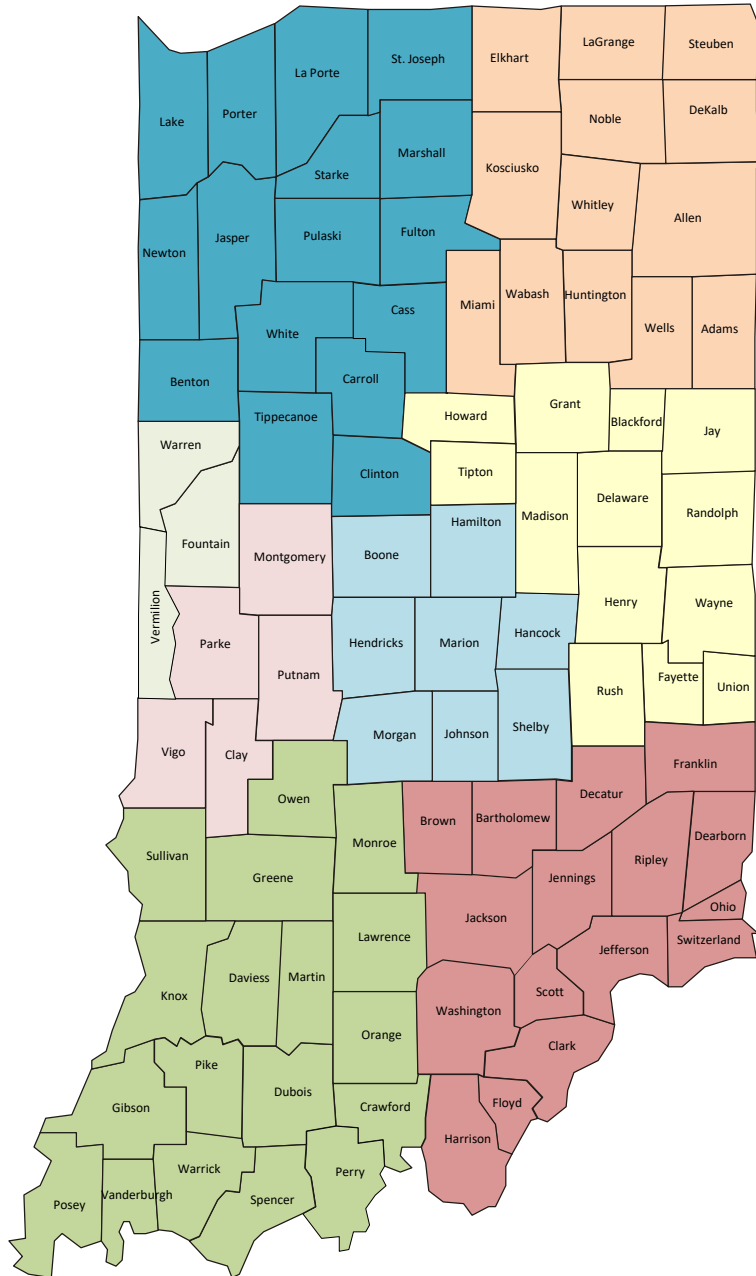

INDIANA FCA DIVISIONS

**FELLOWSHIP OF
CHRISTIAN
ATHLETES**

Northeast Indiana Huddles

Adams County

- -Berne Bears Baseball Club
- -South Adams HS & MS

Allen County

- -Blackhawk Christian
- -Carroll HS & MS (NACS)
- -Concordia Lutheran HS

Kosciusko County

- -Heritage HS & MS (EACS)
- -Homestead HS (SACS)
- -Indiana Tech
- -Lamp Lighters Hockey Ministry
- -Leo Jr/Sr High School (EACS)
- -Maple Creek MS (NACS)
- -New Haven HS & MS (EACS)

- -Snider HS (FWCS)
- -Summit MS (SACS)
- -Woodside MS (SACS)

Dekalb County

- -Garrett HS

Fulton County

- -Tippecanoe Valley HS

Huntington County

- -Huntington University

Whitley County

- -Lakeland Christian Academy
- -Milford School
- -Warsaw Community HS
- -Wawasee MS

Miami County

- -Maconaquah HS & MS
- -Peru HS

Noble County

- -West Noble HS

Stueben County

- -Angola HS
- -Fremont HS
- -Trine University

Wabash County

- -Manchester HS
- -Manchester University

Whitley County

- -Northfield HS
- -Southwood HS
- -Wabash Jr/Sr HS
- -Columbia City HS
- -Churubusco Jr/Sr HS