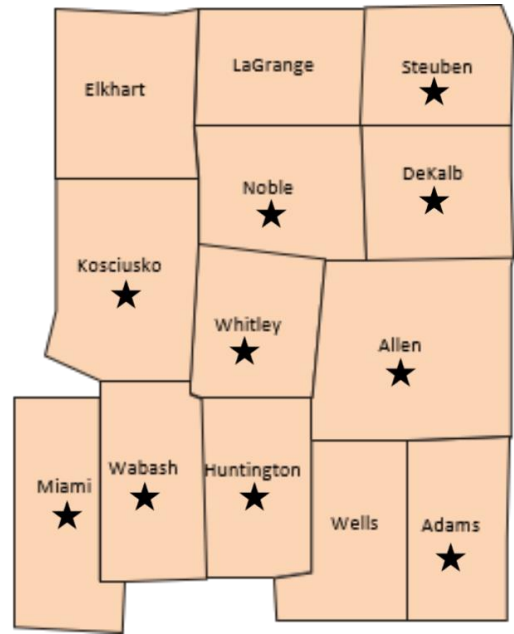

INDIANA FCA DIVISIONS

**FELLOWSHIP OF
CHRISTIAN
ATHLETES**

Northeast Indiana Huddles

Adams County

- -Berne Bears Baseball Club
- -South Adams HS & MS

Allen County

- -Blackhawk Christian
- -Carroll HS & MS (NACS)
- -Concordia Lutheran HS

Kosciusko County

- -Heritage HS & MS (EACS)
- -Homestead HS (SACS)
- -Indiana Tech
- -Lamp Lighters Hockey Ministry
- -Leo Jr/Sr High School (EACS)
- -Maple Creek MS (NACS)
- -New Haven HS & MS (EACS)

- -Snider HS (FWCS)
- -Summit MS (SACS)
- -Woodside MS (SACS)

Dekalb County

- -Garrett HS

Fulton County

- -Tippecanoe Valley HS

Huntington County

- -Huntington University

Whitley County

- -Lakeland Christian Academy
- -Milford School
- -Warsaw Community HS
- -Wawasee MS

Miami County

- -Maconaquah HS & MS
- -Peru HS

Noble County

- -West Noble HS

Stueben County

- -Angola HS
- -Fremont HS
- -Trine University

Wabash County

- -Manchester HS
- -Manchester University

Whitley County

- -Northfield HS
- -Southwood HS
- -Wabash Jr/Sr HS
- -Columbia City HS
- -Churubusco Jr/Sr HS